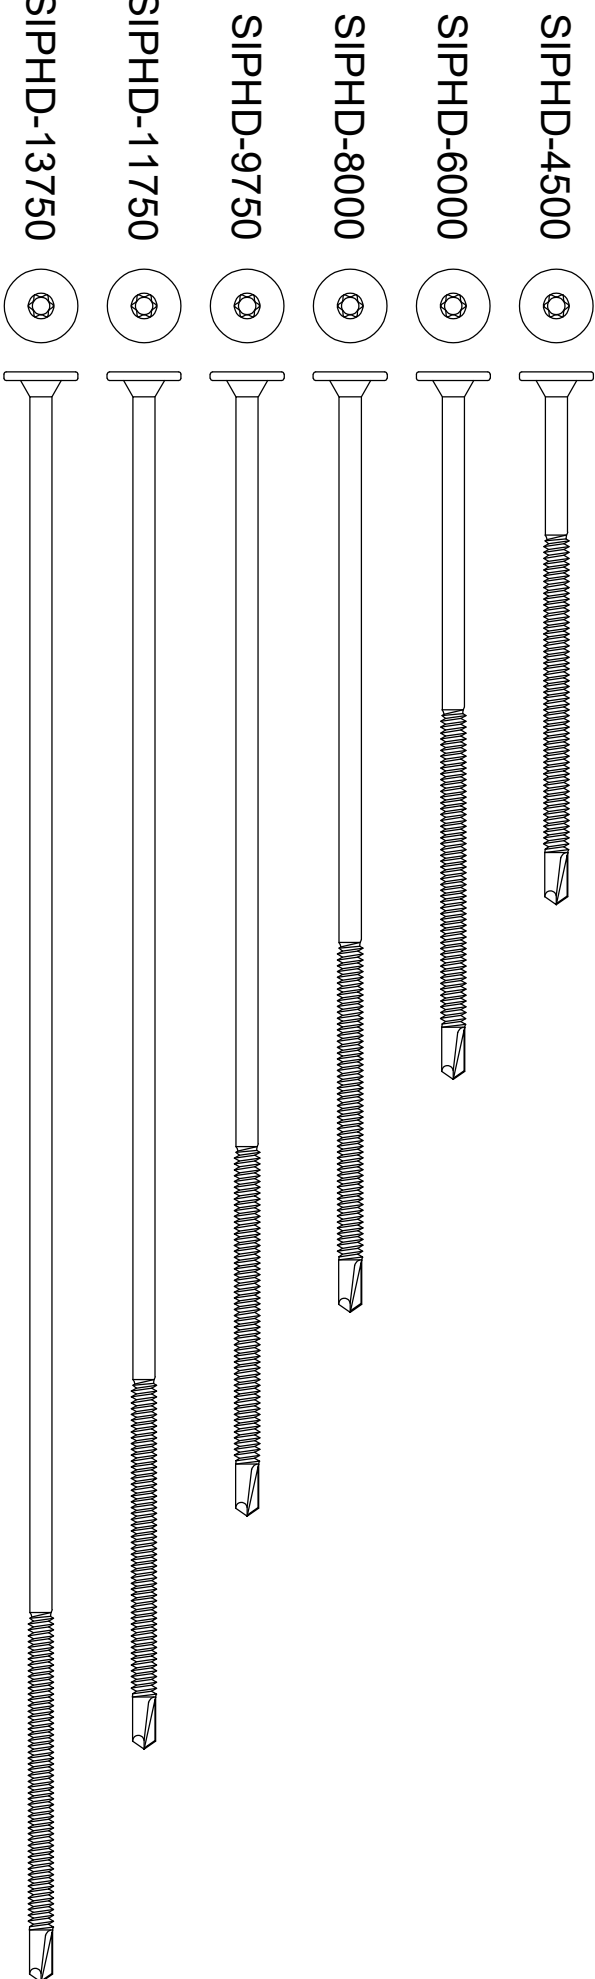

SIPHD STRUCTURAL INSULATED PANEL FASTENERS HEAVY DUTY

NOT TO SCALE